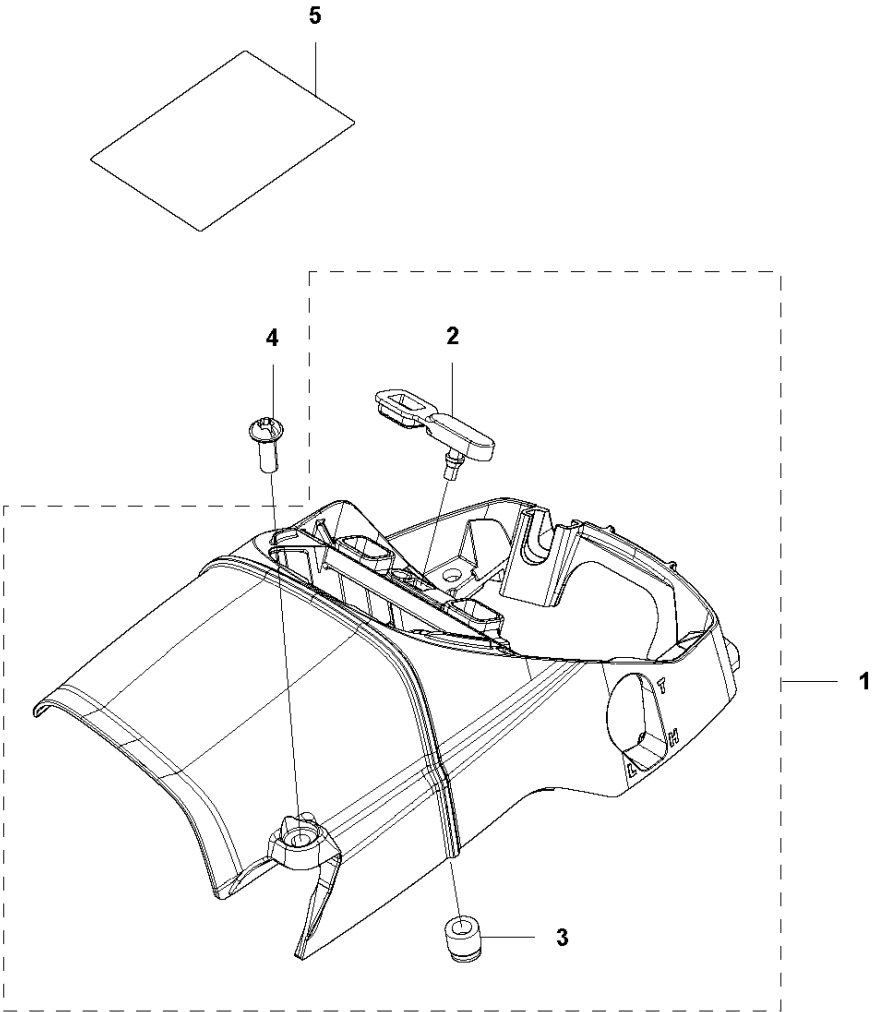

C 543XP, 543XPG
CYLINDER COVER

CYLINDER COVER

543 XP, 2013-03

Ref	Part No	Description	Remark	QTY	KIT
1	577 43 77-01	CYLINDER COVER ASSY		1	
2	578 01 64-01	GROMMET		1	1
3	514 24 82-01	GROMMET		1	1
4	579 19 13-01	SCREW	M5x14-T27	4	
5	577 43 66-02	DECAL		1