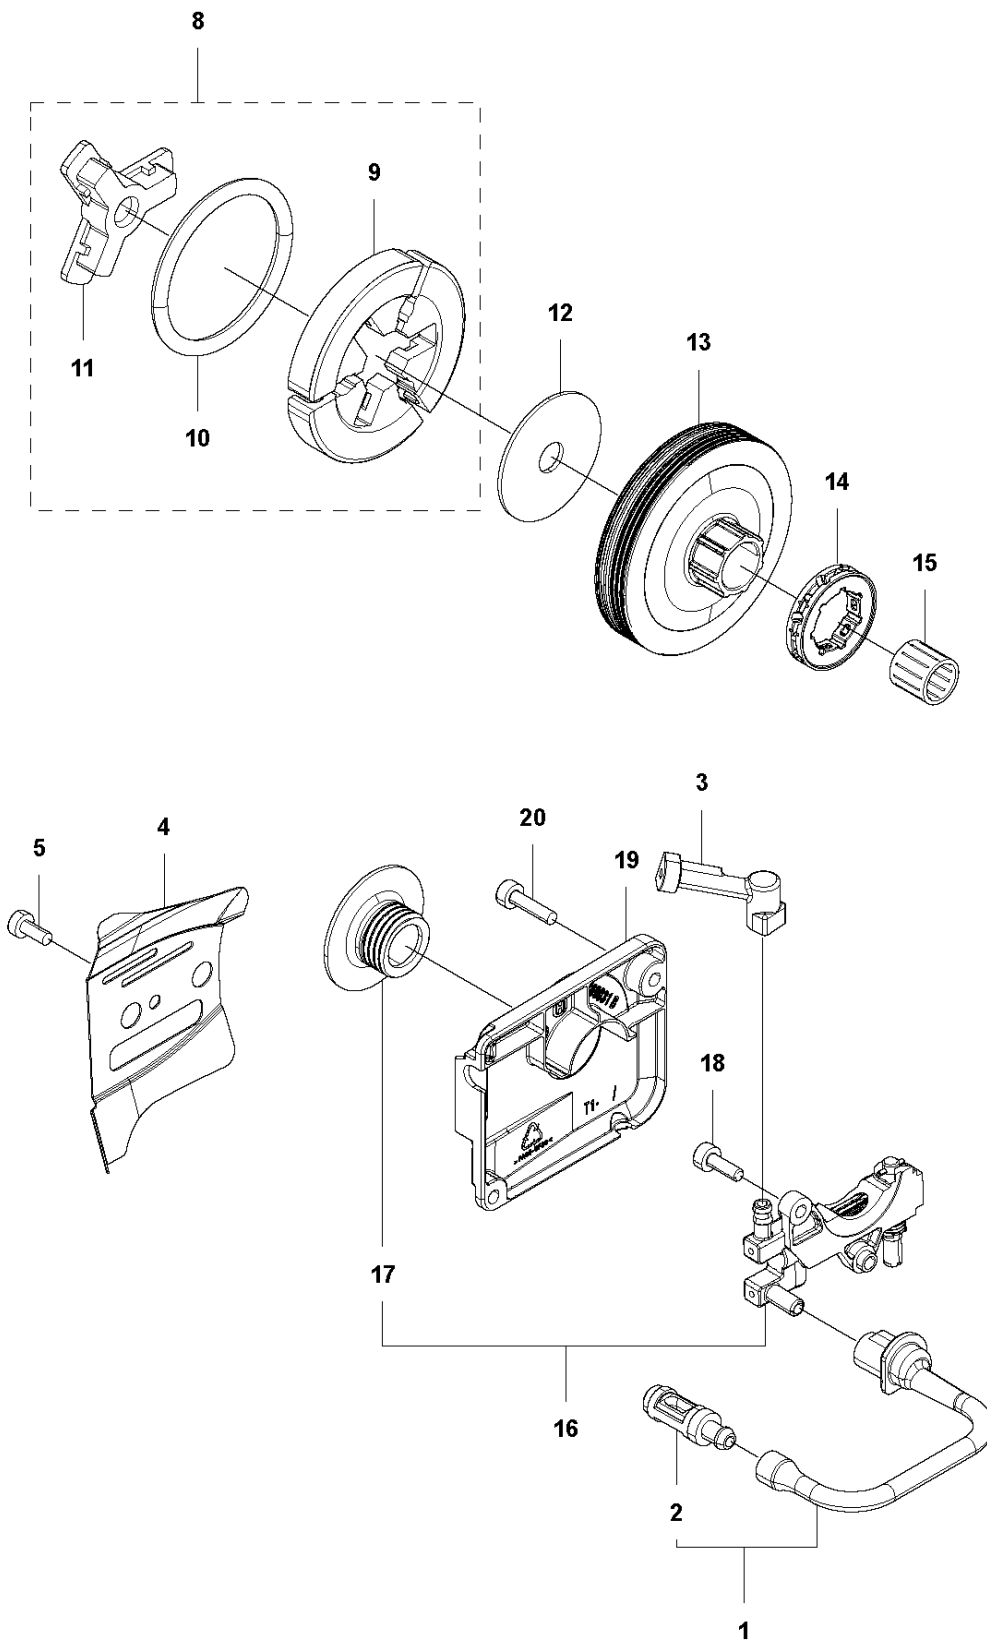

# SPARE PARTS LIST

CHAIN SAWS

543 XP, 2013-03

**A** 543XP, 543XPG  
CHAIN BRAKE & CLUTCH COVER

## CHAIN BRAKE &amp; CLUTCH COVER

543 XP, 2013-03

Ref	Part No	Description	Remark	QTY KIT	
1	577 43 38-01	CLUTCH COVER ASSY		1	
2	577 43 39-01	CLUTCH COVER		1	1
3	513 63 77-01	SCREW		1	1
4	513 70 14-01	NUT		1	1
5	513 63 79-01	GEAR		1	1
6	576 98 39-01	PLATE		1	1
7	576 98 41-01	SCREW	T4x10-T27	2	1
8	576 98 38-01	COVER LID		1	1
9	576 98 40-01	SCREW	T4x12-T27	2	1
10	576 98 35-01	BRAKE LEVER		1	1
11	577 00 82-01	PIN		1	1
12	579 19 02-01	RING		1	1
13	516 82 56-01	ARM		1	1
14	580 49 08-01	BRAKE BAND		1	1
15	521 07 54-01	ROLLER		1	1
16	516 82 66-01	BRAKE SPRING		1	1
17	513 96 59-01	SPRING		1	1
18	576 98 42-01	WEAR PROTECTION		1	1
19	575 96 08-01	NUT FLANGE	M8xP1.25	2	
20	577 43 64-01	DECAL		1	
21	581 64 73-02	HAND GUARD		1	
22	576 98 45-01	SPRING		1	
23	576 98 46-01	CATCH		1	
24	576 98 49-01	SPACER		1	
25	576 98 50-01	WEAR PROTECTION		1	
26	529 26 81-01	BOLT	M5x9-T27	1	
27	513 28 71-01	WASHER		1	
28	576 98 52-01	SPACER		1	
29	526 83 45-01	SCREW		1	

## CLUTCH &amp; OIL PUMP

543 XP, 2013-03

Ref	Part No	Description	Remark	QTY KIT	
1	521 57 99-01	OILPIPE COMP		1	
2	521 58 00-01	FILTER		1	1
3	513 61 88-01	PIPE		1	
4	576 98 53-01	BAR MOUNT PLATE		1	
5	576 98 54-01	SCREW	M4x10-T27	1	
8	585 00 60-01	CLUTCH ASSY		1	
9	514 19 74-01	SHOE		3	8
10	585 00 61-01	CLUTCH SPRING		1	8
11	521 57 94-01	BOSS		1	8
12	513 62 57-01	PLATE		1	
13	513 95 61-01	DRUM	325P	1	
14	514 23 94-01	RIM		1	
15	513 70 12-01	BEARING		1	
16	521 58 65-01	OIL PUMP SET	325P	1	
17	511 19 45-01	WORM		1	16
18	506 74 57-01	BOLT	M4x16-T27	2	
19	576 98 31-01	PUMP COVER		1	
20	521 51 57-01	BOLT	M4x12-T27	2	