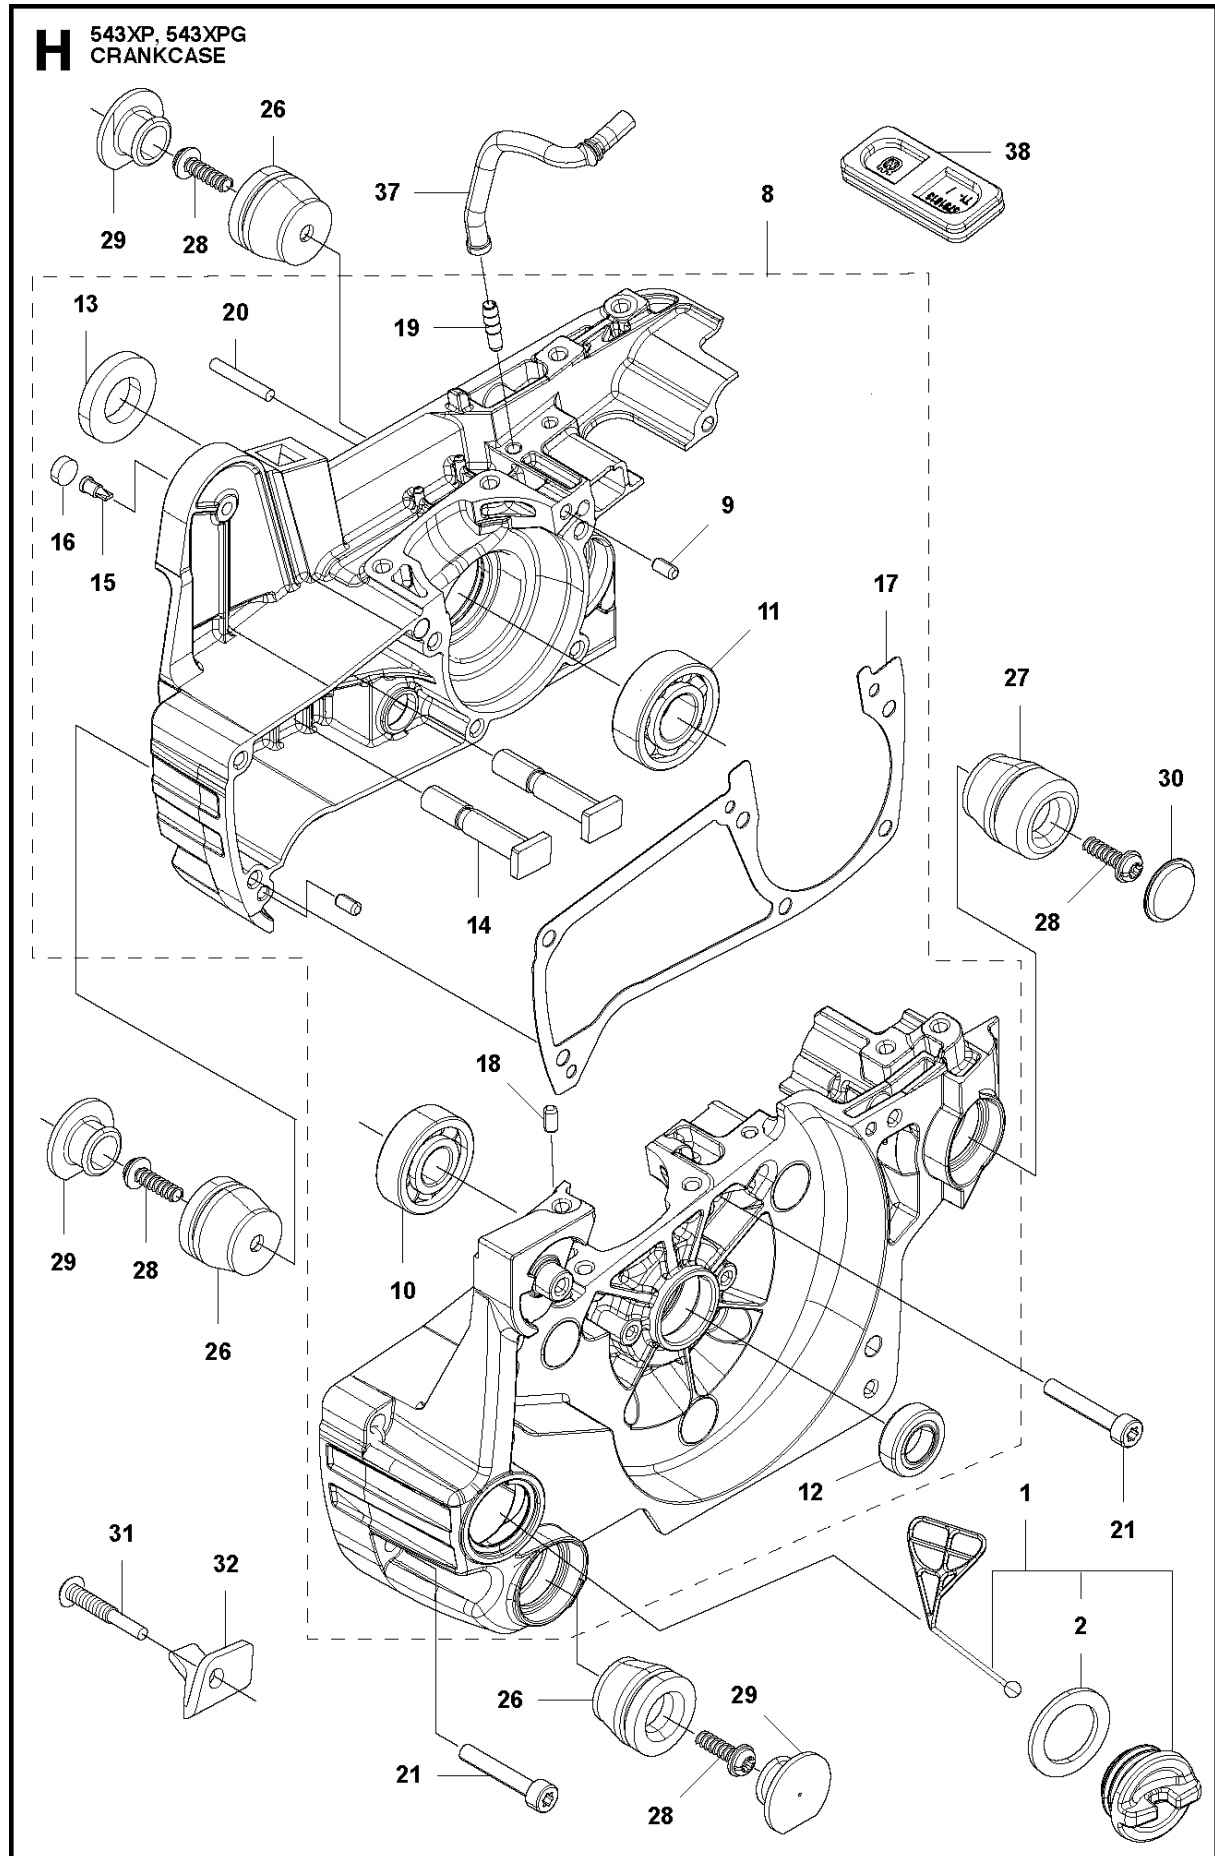

CRANKCASE

543 XP, 2013-03

Ref	Part No	Description	Remark	QTY	KIT
1	511 06 43-01	CAP ASSY		1	
2	505 04 61-01	GASKET		1	1
8	577 43 27-01	CRANKCASE ASSY		1	
9	577 16 74-01	PIN		2	
10	513 74 63-01	BEARING		1	8
11	502 84 91-01	BEARING		1	8
12	504 12 15-01	SEALING		1	8
13	581 28 49-01	SEAL		1	8
14	513 74 62-01	BOLT		2	8
15	516 96 19-01	AIR CONTROL BREATHER		1	8
16	513 74 64-01	SEAL		1	8
17	576 97 62-01	GASKET CRANKCASE		1	8
18	578 28 12-01	PIN		1	8
19	578 19 67-01	FITTING		1	8
20	521 52 24-01	PIN		1	8
21	515 38 81-01	BOLT	M5x30-T27	6	
26	513 56 04-01	DAMPER		3	
27	512 45 83-01	DAMPER		1	
28	521 51 79-01	SCREW	T5x16-T27	4	
29	513 82 61-01	HUB CAP		3	
30	513 94 51-01	HUB CAP		1	
31	577 82 37-01	SCREW		1	
32	579 21 02-01	CHAIN CATCHER		1	
37	577 02 95-01	PIPE		1	
38	579 18 13-01	GROMMET		1