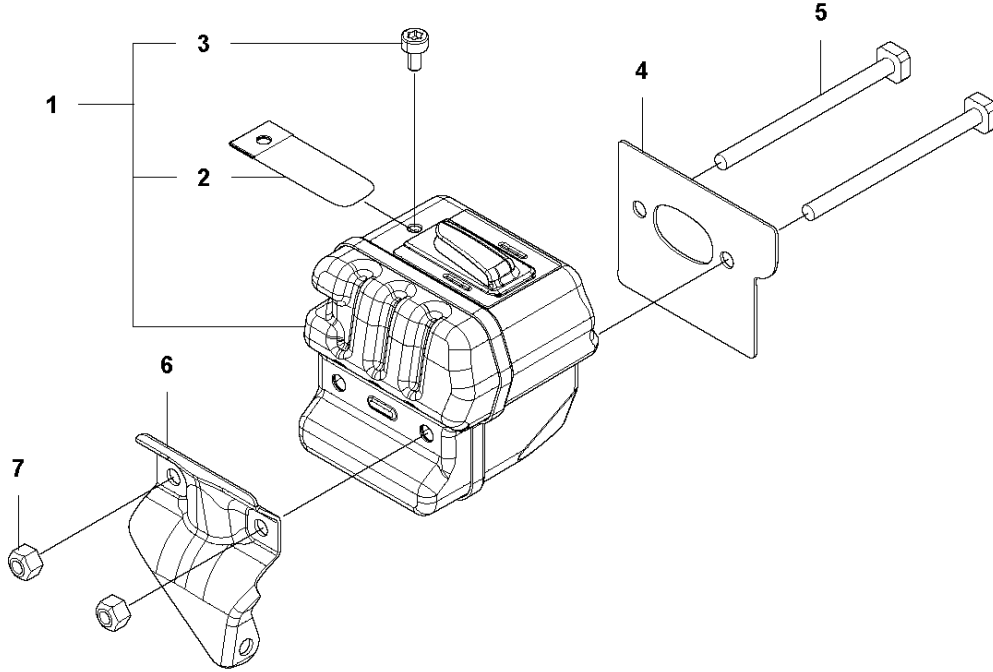

F 543XP, 543XPG
MUFFLER

FOR US/CAN ONLY