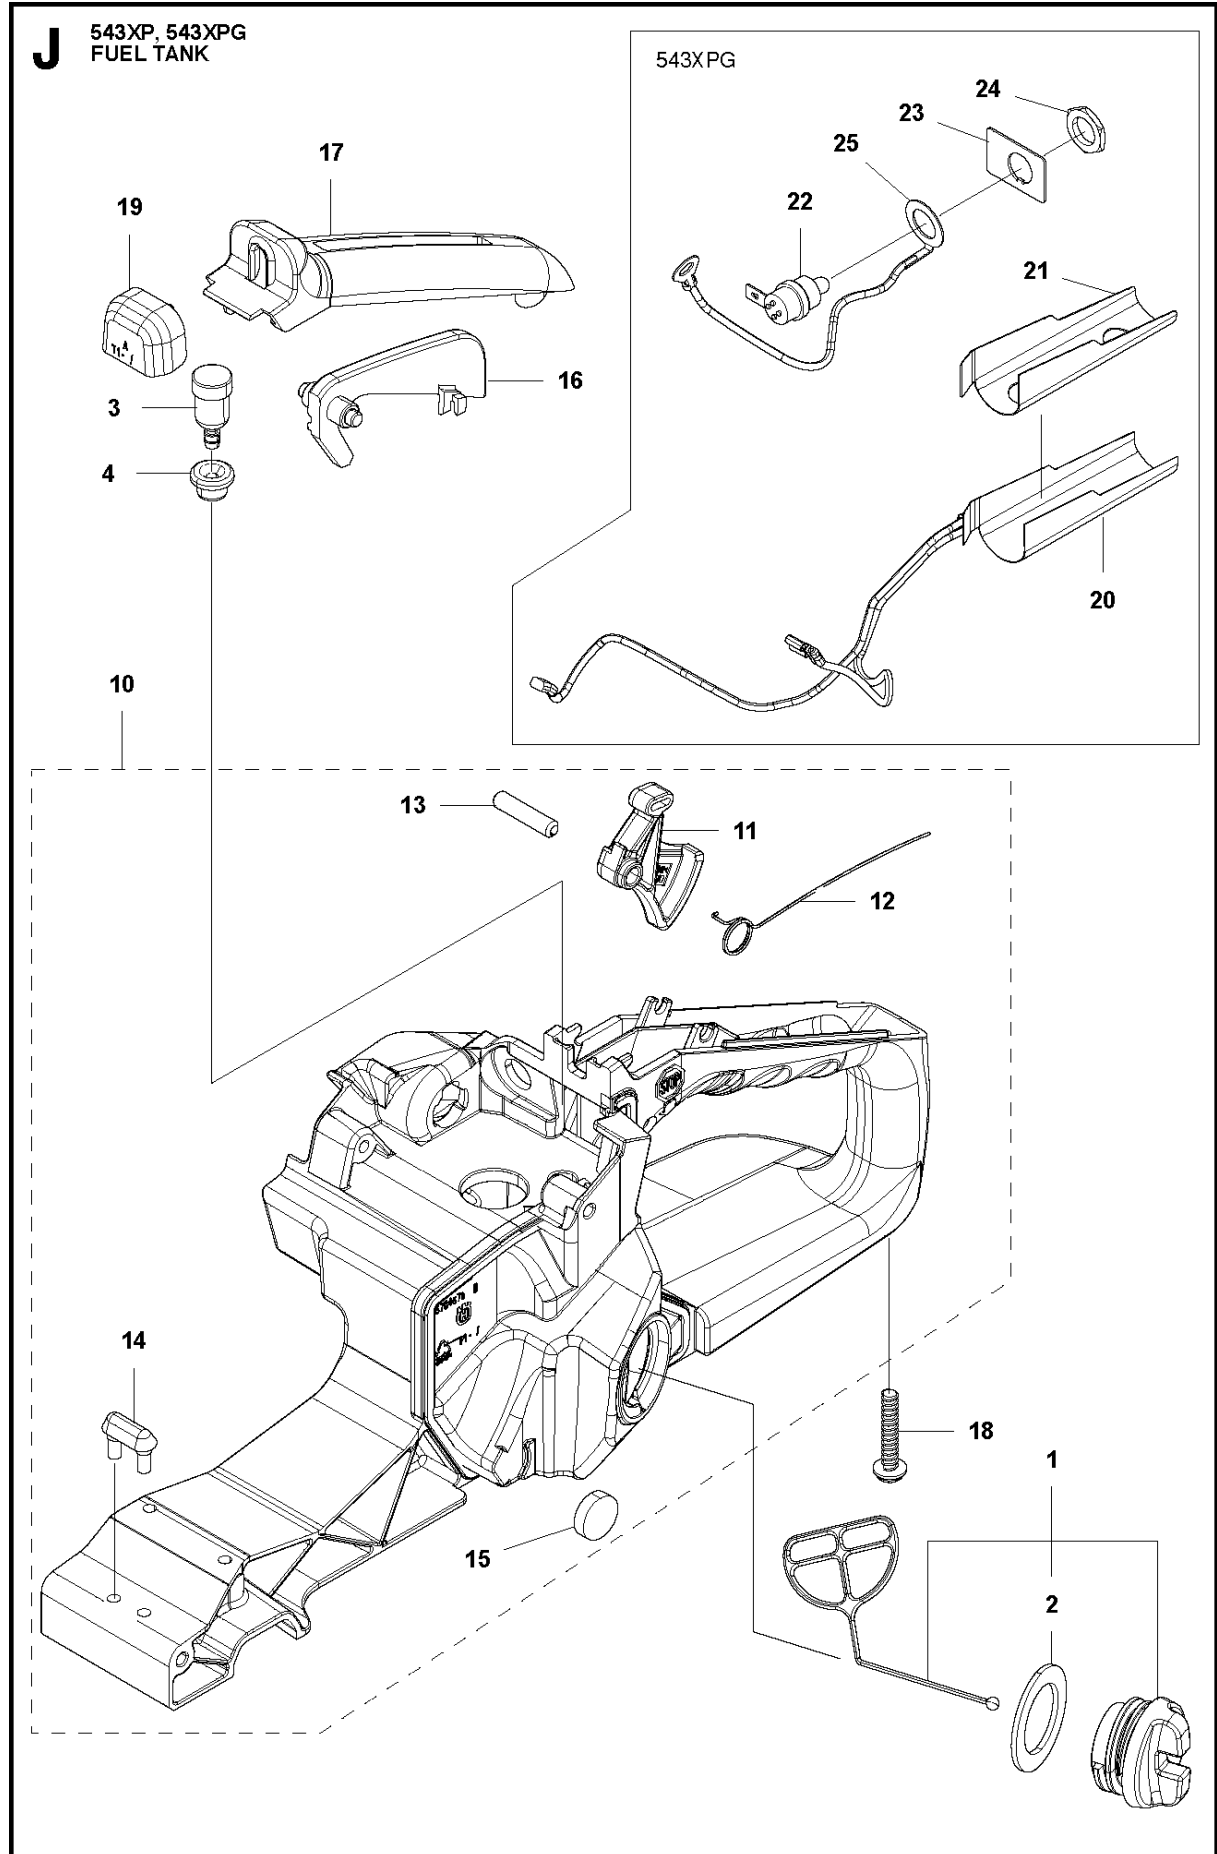

FUEL TANK

543 XP, 2013-03

Ref	Part No	Description	Remark	QTY	KIT
1	580 75 91-01	TANK CAP ASSY		1	
2	579 51 80-01	GASKET		1	1
3	513 75 15-01	BREATHER		1	
4	514 20 14-01	GROMMET		1	
10	577 43 46-01	HANDLE ASSY	543XP	1	
11	580 69 47-02	THROTTLE LEVER		1	10
12	505 04 80-01	SPRING		1	10
13	505 04 81-01	SPRING PIN		1	10
14	513 62 02-01	DAMPER(A)		1	10
15	513 75 02-01	HELPER(M)		1	10
16	577 43 54-01	ARM		1	
17	583 95 08-01	COVER		1	
18	521 51 83-01	SCREW		1	
19	580 73 30-01	SUPPORT		1