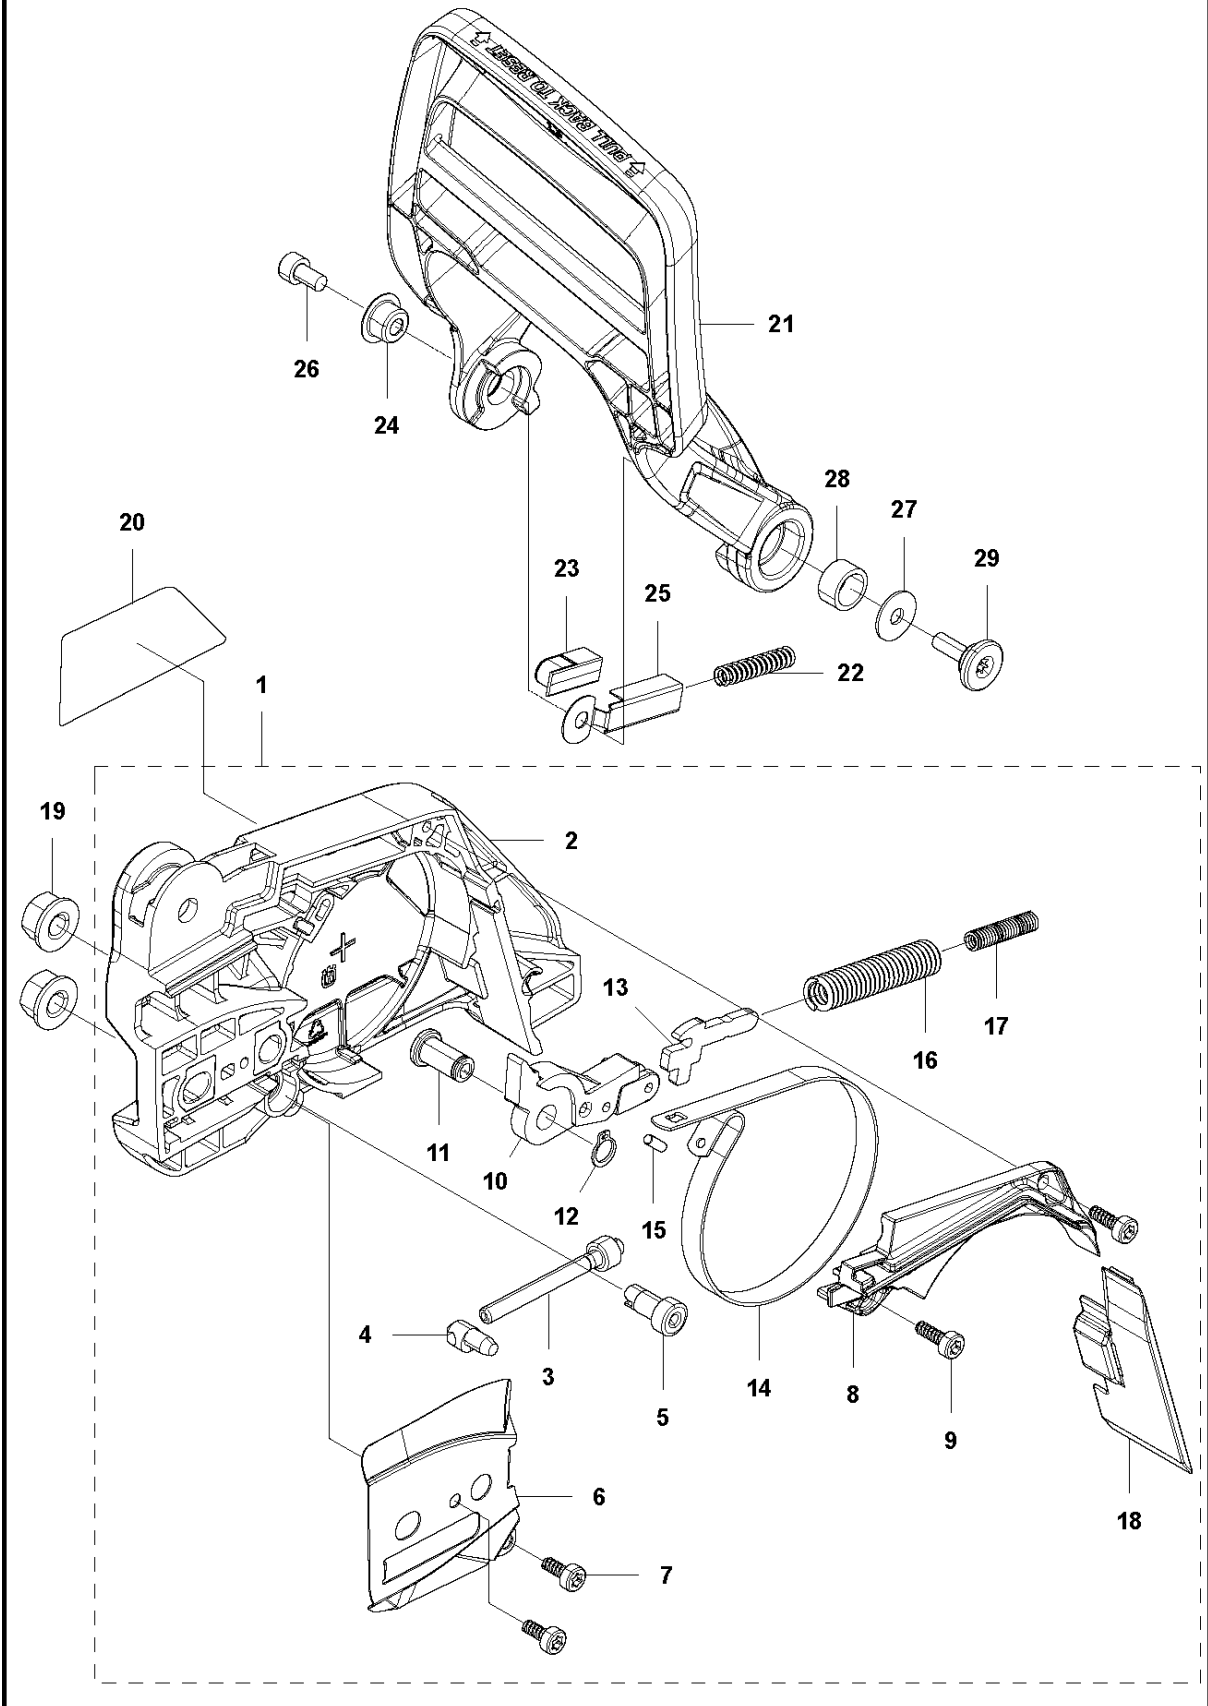

# SPARE PARTS LIST

CHAIN SAWS

543 XP, 2013-03

**A** 543XP, 543XPG  
CHAIN BRAKE & CLUTCH COVER

## CHAIN BRAKE &amp; CLUTCH COVER

543 XP, 2013-03

Ref	Part No	Description	Remark	QTY KIT	
1	577 43 38-01	CLUTCH COVER ASSY		1	
2	577 43 39-01	CLUTCH COVER		1	1
3	513 63 77-01	SCREW		1	1
4	513 70 14-01	NUT		1	1
5	513 63 79-01	GEAR		1	1
6	576 98 39-01	PLATE		1	1
7	576 98 41-01	SCREW	T4x10-T27	2	1
8	576 98 38-01	COVER LID		1	1
9	576 98 40-01	SCREW	T4x12-T27	2	1
10	576 98 35-01	BRAKE LEVER		1	1
11	577 00 82-01	PIN		1	1
12	579 19 02-01	RING		1	1
13	516 82 56-01	ARM		1	1
14	580 49 08-01	BRAKE BAND		1	1
15	521 07 54-01	ROLLER		1	1
16	516 82 66-01	BRAKE SPRING		1	1
17	513 96 59-01	SPRING		1	1
18	576 98 42-01	WEAR PROTECTION		1	1
19	575 96 08-01	NUT FLANGE	M8xP1.25	2	
20	577 43 64-01	DECAL		1	
21	581 64 73-02	HAND GUARD		1	
22	576 98 45-01	SPRING		1	
23	576 98 46-01	CATCH		1	
24	576 98 49-01	SPACER		1	
25	576 98 50-01	WEAR PROTECTION		1	
26	529 26 81-01	BOLT	M5x9-T27	1	
27	513 28 71-01	WASHER		1	
28	576 98 52-01	SPACER		1	
29	526 83 45-01	SCREW		1	

## CLUTCH &amp; OIL PUMP

543 XP, 2013-03

Ref	Part No	Description	Remark	QTY KIT	
1	521 57 99-01	OILPIPE COMP		1	
2	521 58 00-01	FILTER		1	1
3	513 61 88-01	PIPE		1	
4	576 98 53-01	BAR MOUNT PLATE		1	
5	576 98 54-01	SCREW	M4x10-T27	1	
8	585 00 60-01	CLUTCH ASSY		1	
9	514 19 74-01	SHOE		3	8
10	585 00 61-01	CLUTCH SPRING		1	8
11	521 57 94-01	BOSS		1	8
12	513 62 57-01	PLATE		1	
13	513 95 61-01	DRUM	325P	1	
14	514 23 94-01	RIM		1	
15	513 70 12-01	BEARING		1	
16	521 58 65-01	OIL PUMP SET	325P	1	
17	511 19 45-01	WORM		1	16
18	506 74 57-01	BOLT	M4x16-T27	2	
19	576 98 31-01	PUMP COVER		1	
20	521 51 57-01	BOLT	M4x12-T27	2	