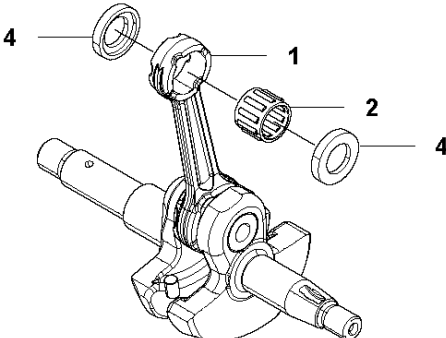

E 543XP, 543XPG
CRANKSHAFT

CRANKSHAFT

543 XP, 2013-03

Ref	Part No	Description	Remark	QTY KIT
1	576 97 20-01	CRANKSHAFT ASSY		1
2	579 02 98-01	NEEDLE BEARING		1
4	513 75 24-01	WASHER		2