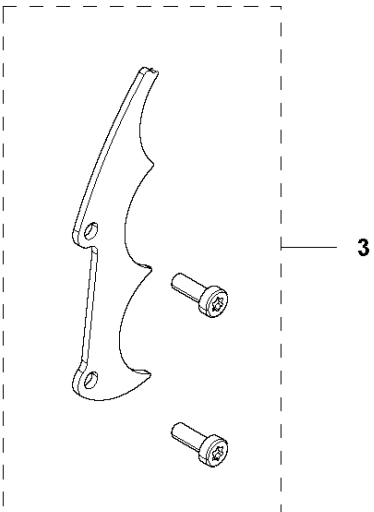

P 543XP, 543XPG
ACCESSORIES

ACCESSORIES

543 XP, 2013-03

Ref	Part No	Description	Remark	QTY KIT
1	521 53 29-01	WRENCH		1
2	580 65 98-01	WINTER COVER		1
3	579 49 73-01	SPIKE		1
4	513 63 56-01	DRIVER		1
5	584 40 91-01	ALLEN KEY	T27	1